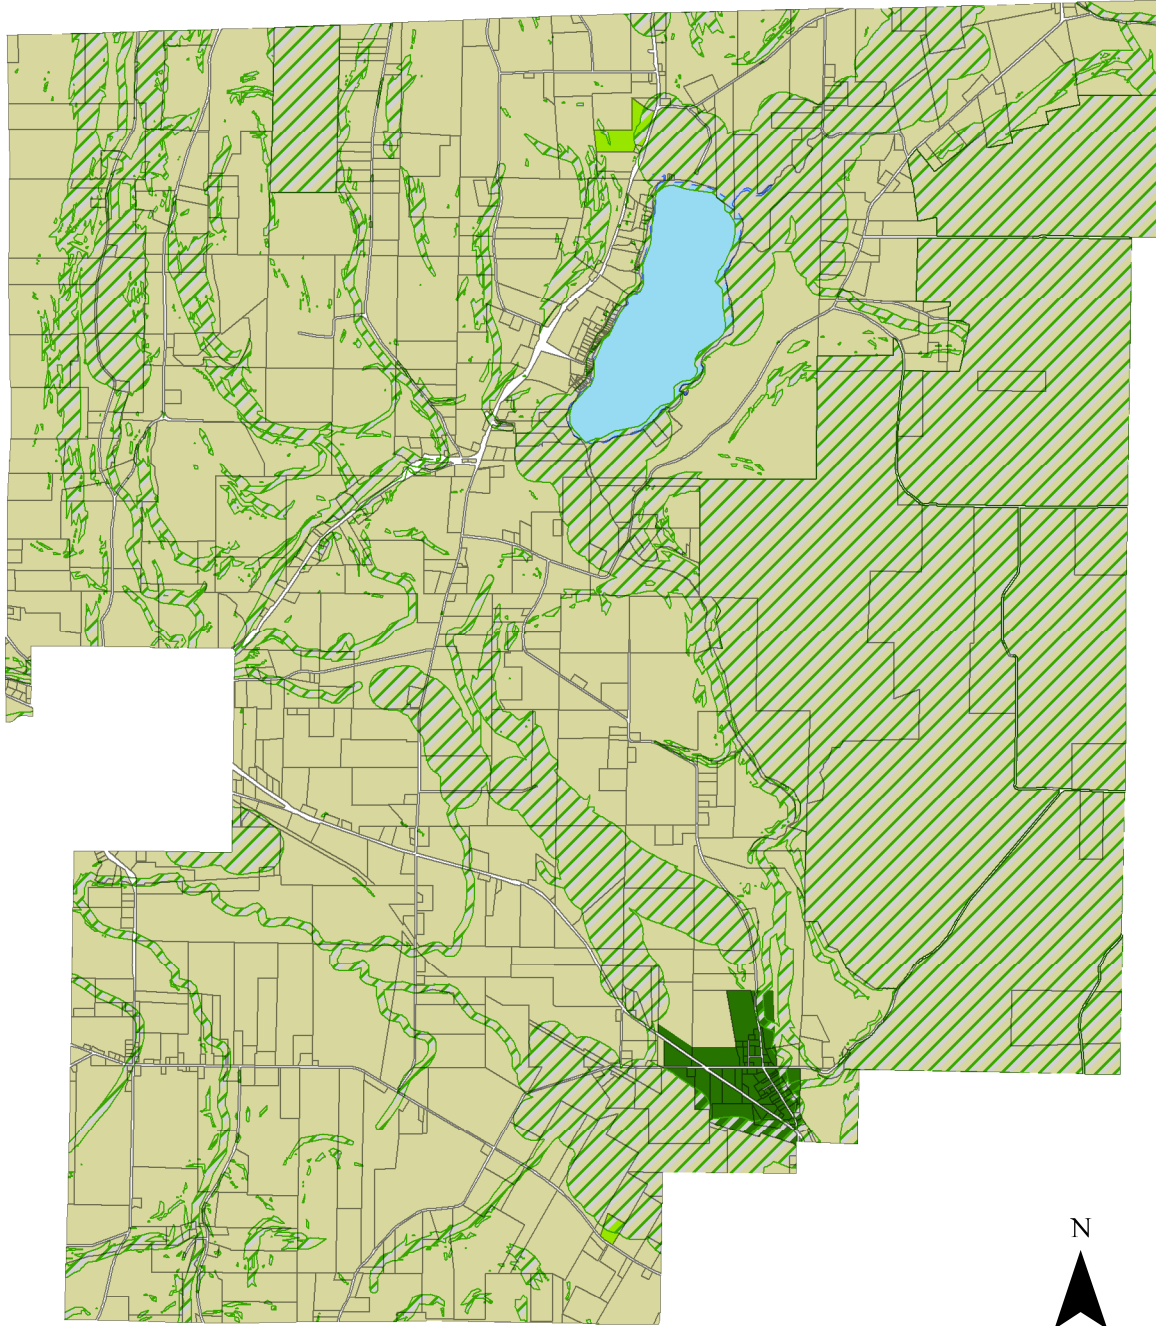

Town of Catharine Zoning Map

Legend

-  Conservation Overlay Zone
-  Rural Agricultural Zone
-  House Trailer Zone
-  Rural Neighborhood Zone